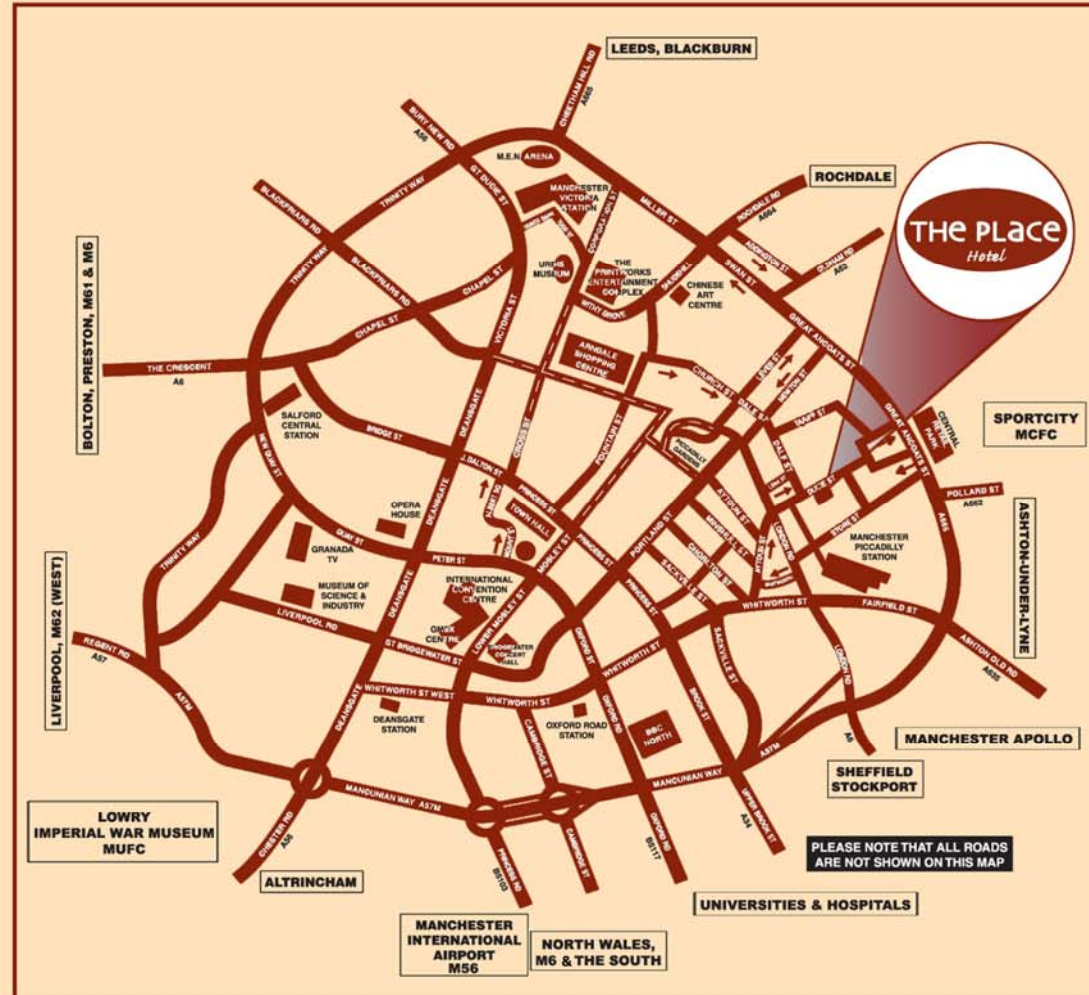

The Place Ducie Street
 Manchester M1 2TP United Kingdom
 Tel: +44 (0)161 778 7500
 Fax: +44 (0)161 778 7507
 reservations@theplacehotel.com
 www.theplacehotel.com

NORTH

From the M66 continue south onto the M60 and take Junction 20 onto the A664. Follow signs into City Centre. At a large crossroads take a left down Queens Road (A6010) to the next junction. Turn right onto A62. Follow A62 until the end of the road. Turn left onto Great Ancoats Street. Continue on this road passing through two sets of traffic lights. After the 2nd set, take the first right turning onto Ducie Street. Stay on the left hand side for 500 yards.

EAST

From M67 continue until Denton roundabout. Go straight across onto A57 and follow all the way into Manchester. Then the A57 becomes London Road.

SOUTH

From M56 (south) follow until road becomes B5103 and follow into the city centre until major roundabout. Take the 3rd exit sliproad joining Mancunian Way. Take 1st exit from Mancunian Way and follow slip road until it ends. Turn left. This brings you onto London Road.

WEST

From M61/62 to M602 continue on this road until it becomes Mancunian Way flyover. Take exit signposted Belle Vue. Follow slip road until the end. Turn left onto London Road.

Sat Nav Postcode: M1 2TP